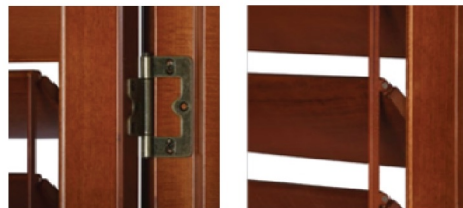

STANDARD HINGES