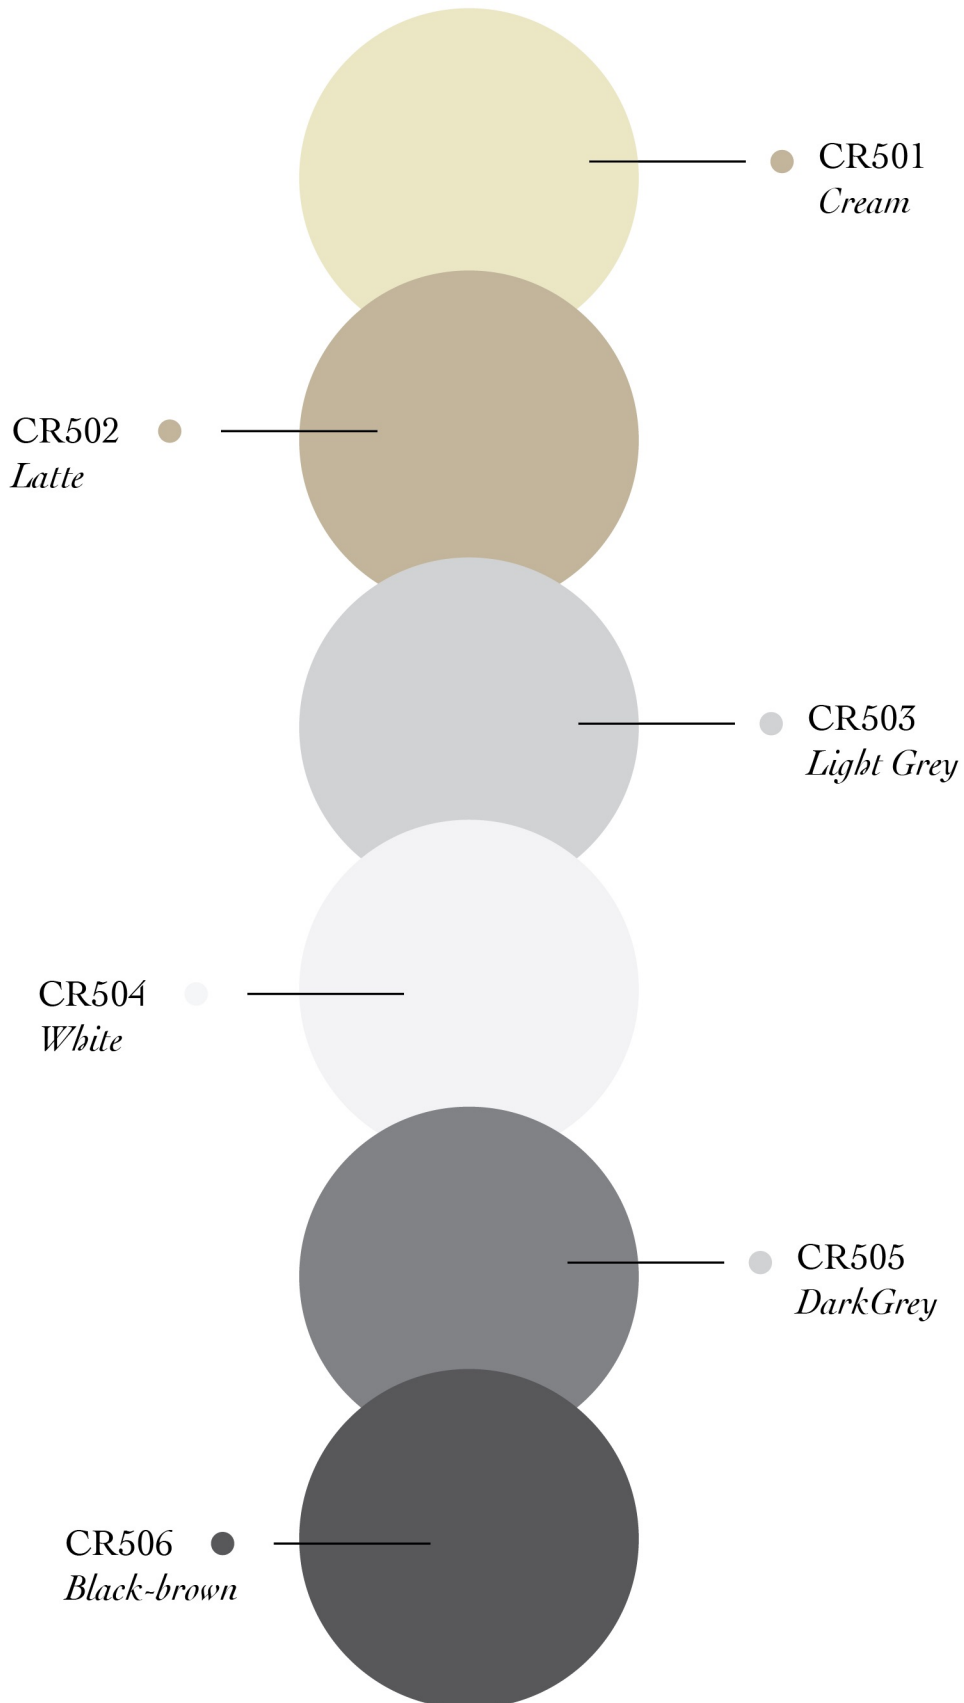

Pluto

SERIES FIVE

Combines the celestial allure of Pluto with exceptional light-blocking functionality, offering a stylish and effective solution for light control and privacy in your space.