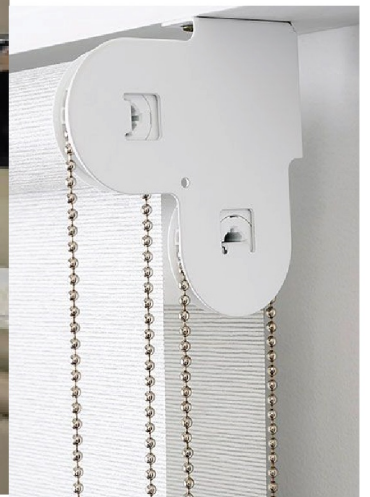

UNLOCK A WORLD OF COMFORT AND STYLE WITH DOUBLE LAYER ROLLER BLINDS

Discover a new dimension of window treatment excellence through the myriad benefits of double layer roller blinds. These innovative blinds combine practicality with aesthetic allure, offering an array of advantages that will transform your living spaces: