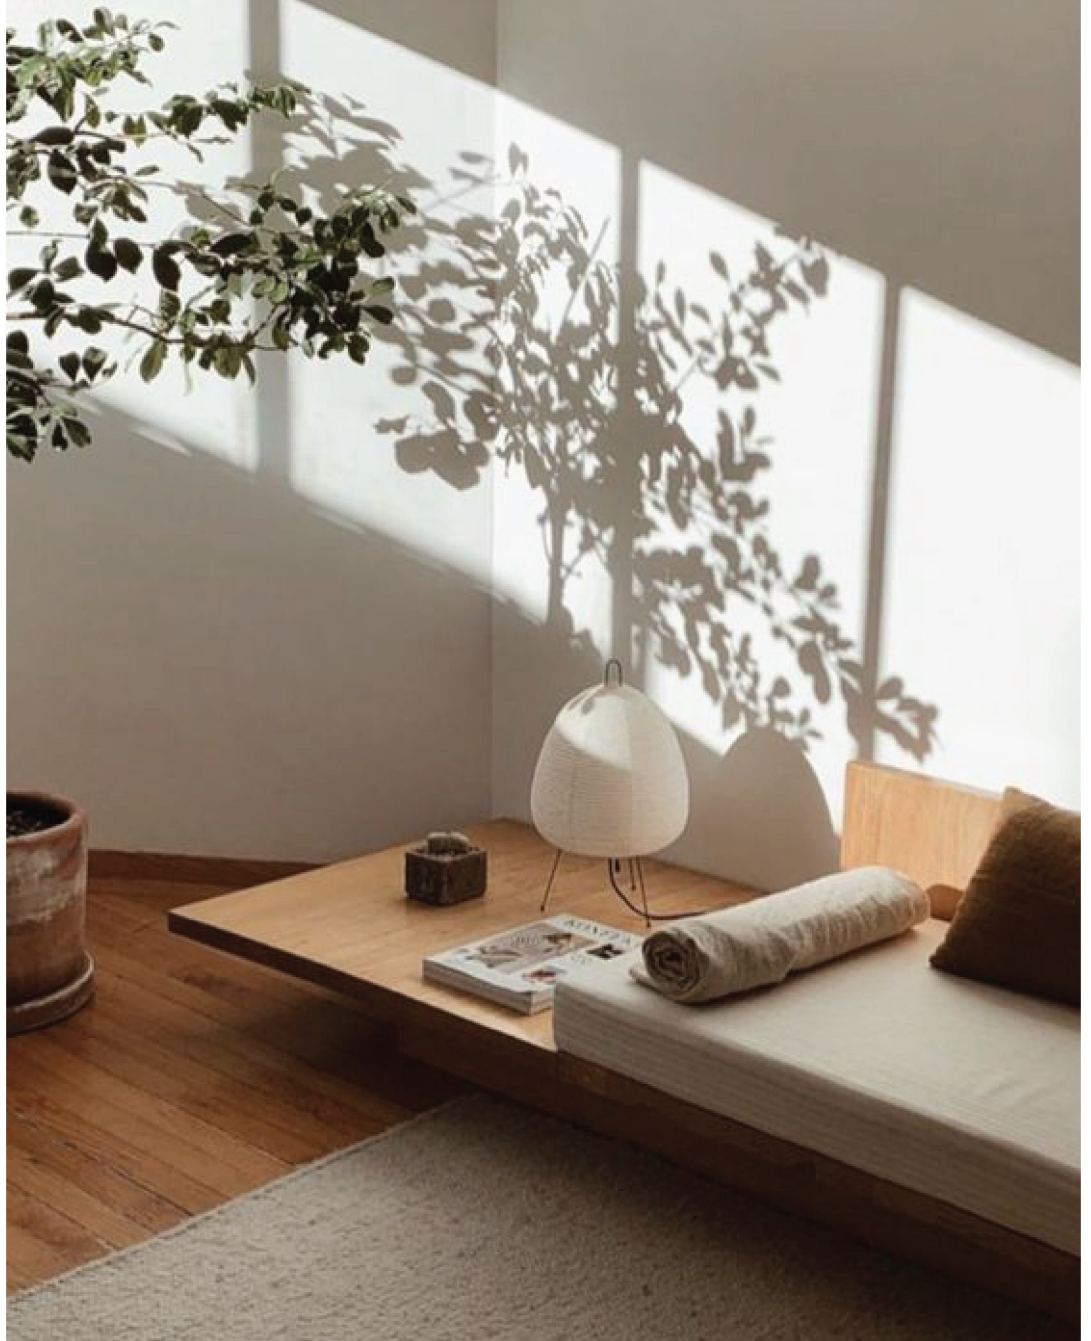

CASA

Window Treatments & Floor Provider

CASA BLIND & MATERIAL SUPPLY

Step into a world where style, quality, and innovation converge.

Roller Blind | Zebra Blind | Plantation Shutter | Flooring | S-Fold Curtain

VOL 2

PRODUCT
CATALOGUE

2024