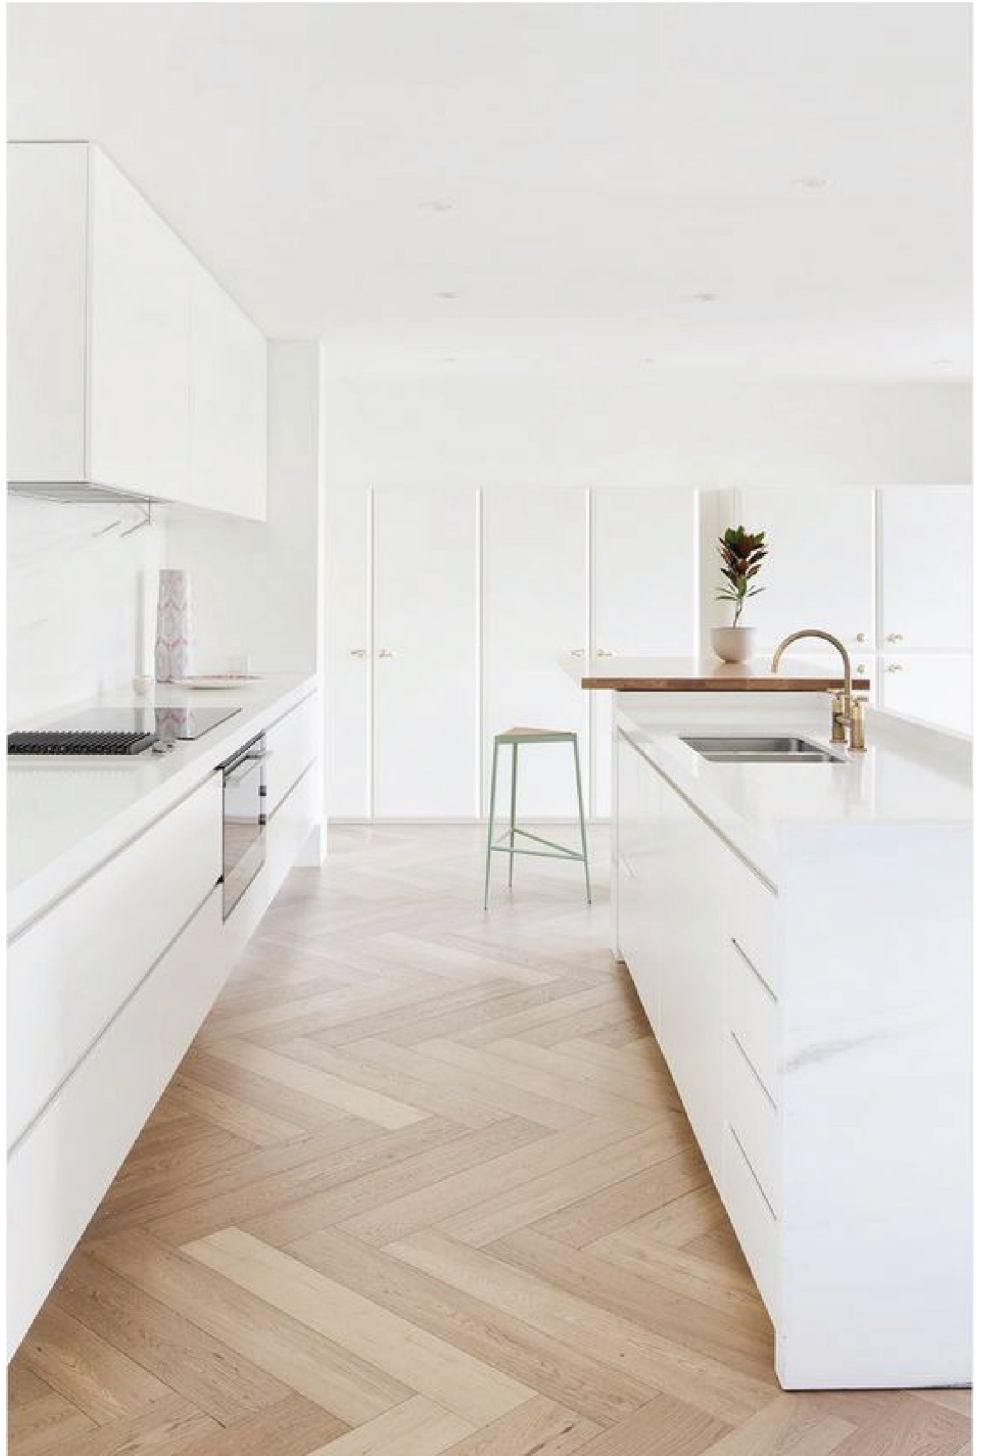

HERRINGBONE DESIGN

Discover the captivating
charm of our Herringbone
Floor Design, infusing
your space with a touch
of sophistication and
style.